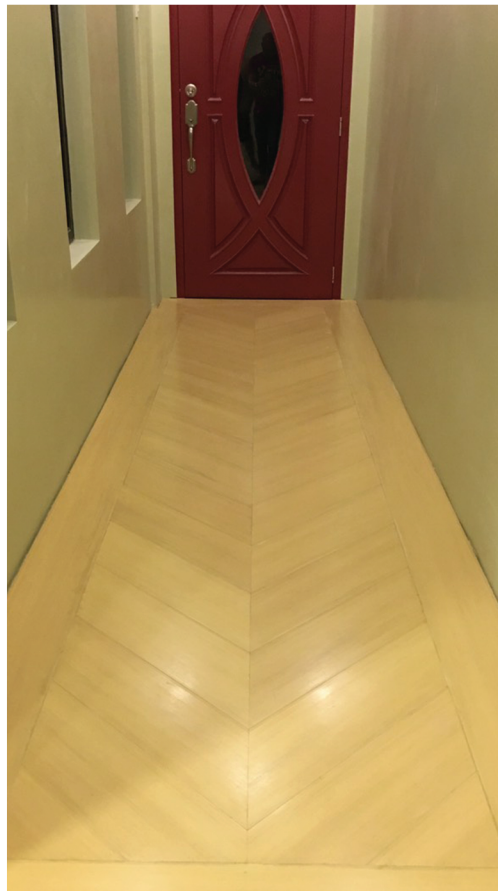

**PROFILE
Ceiling**

100 x 12
CL10012

W 100mm x H 12mm 

**PROFILE
Ceiling**

140 x 25
CL14025

W 140mm x H 25mm 

**PROFILE
Ceiling**

70 x 10
CL07010

W 70mm x H 10mm 

**PROFILE
Ceiling**

124 x 8
CL12408

W 124mm x H 8mm 

**PROFILE
Ceiling**

68 x 16
CL06816

W 68mm x H 16mm 

**PROFILE
Ceiling**

248 x 10
CL24810

W 248mm x H 10mm 

**PROFILE
Ceiling**

68 x 16
CL06816

W 68mm x H 16mm 

**PROFILE
Ceiling**

96 x 15
CL09615

W 96mm x H 15mm 

**PROFILE
Ceiling**

360 x 10
CL36010

W 360mm x H 10mm 

FLOORING

Natural timber look, durable, water resistant and easy installation flooring. An artwork which brings warmth and low maintenance that is ideal to apply in wet room areas, residential and commercial application.