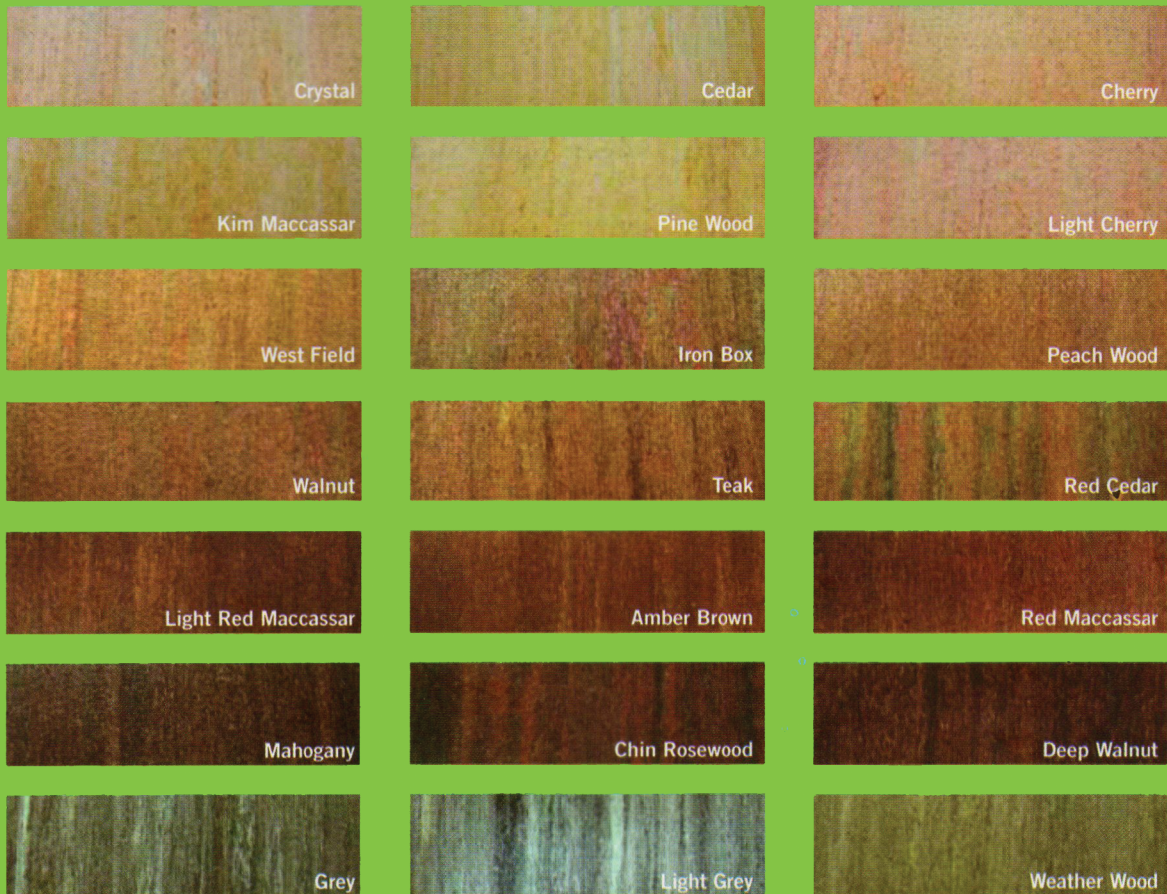

TEXTURE RANGE

Realistic textures to beautify and upgrade your space to suit your needs and budget.