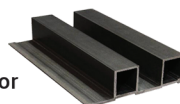

PROFILE
Wall Panel Outdoor
208 x 56
WPO20856
W 208mm x H 56mm